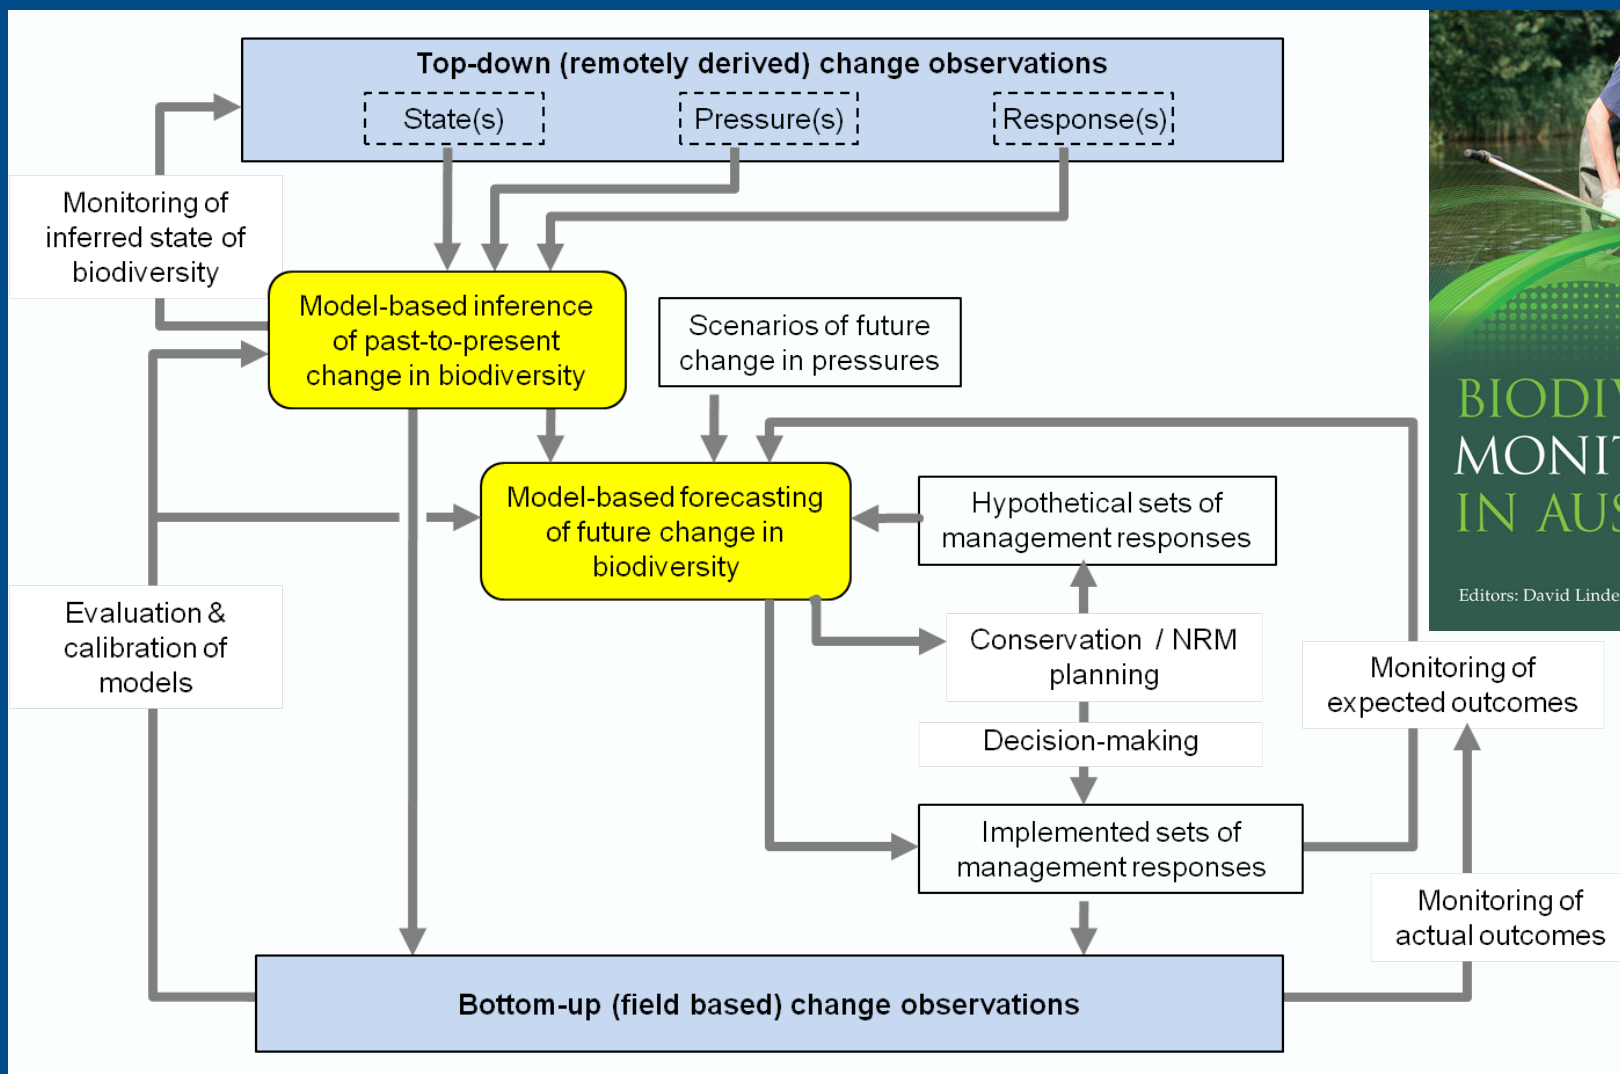

How has the state of biodiversity been changing?

How is this state likely to change in the future?

What difference would proposed action x make?

What difference has implemented action y actually made?

... are also key questions at the scale of whole landscapes, countries, regions, or the entire planet

Modelling plays a central role in integrating change observations from remote sensing & field-based monitoring

Remote sensing

- complete spatial coverage
- but limited detection of biodiversity composition

Model-based integration

- direct detection of biodiversity composition
 - but sparse, and uneven, spatial coverage
- In situ* (field based) observation**

Modelling also underpins projection of outcomes under global-change and policy/management scenarios

Intergovernmental Platform on Biodiversity & Ecosystem Services

Deliverable 3c: Methodological assessment of scenario analysis and modelling of biodiversity and ecosystem services

Need stronger integration of modelling and monitoring within an adaptive policy/management framework