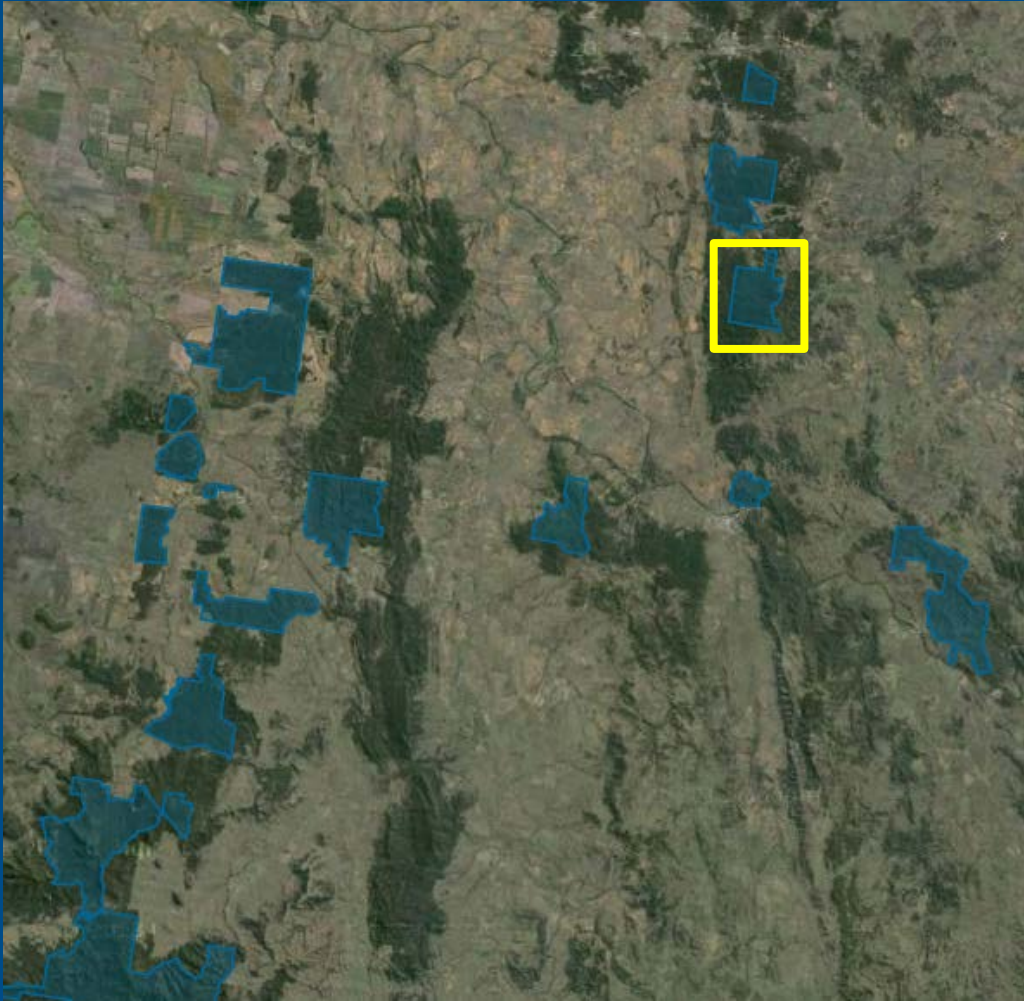

Linking monitoring inside and outside protected areas with whole-landscape modelling and scenario analysis

Simon Ferrier

CSIRO LAND & WATER FLAGSHIP
www.csiro.au

 GROUP ON
EARTH OBSERVATIONS 

Many of the questions that monitoring can help to address in relation to management of individual PAs ...

How has the state of biodiversity been changing?

How is this state likely to change in the future?

What difference would proposed action x make?

What difference has implemented action y actually made?

... are also key questions at the scale of whole landscapes, countries, regions, or the entire planet