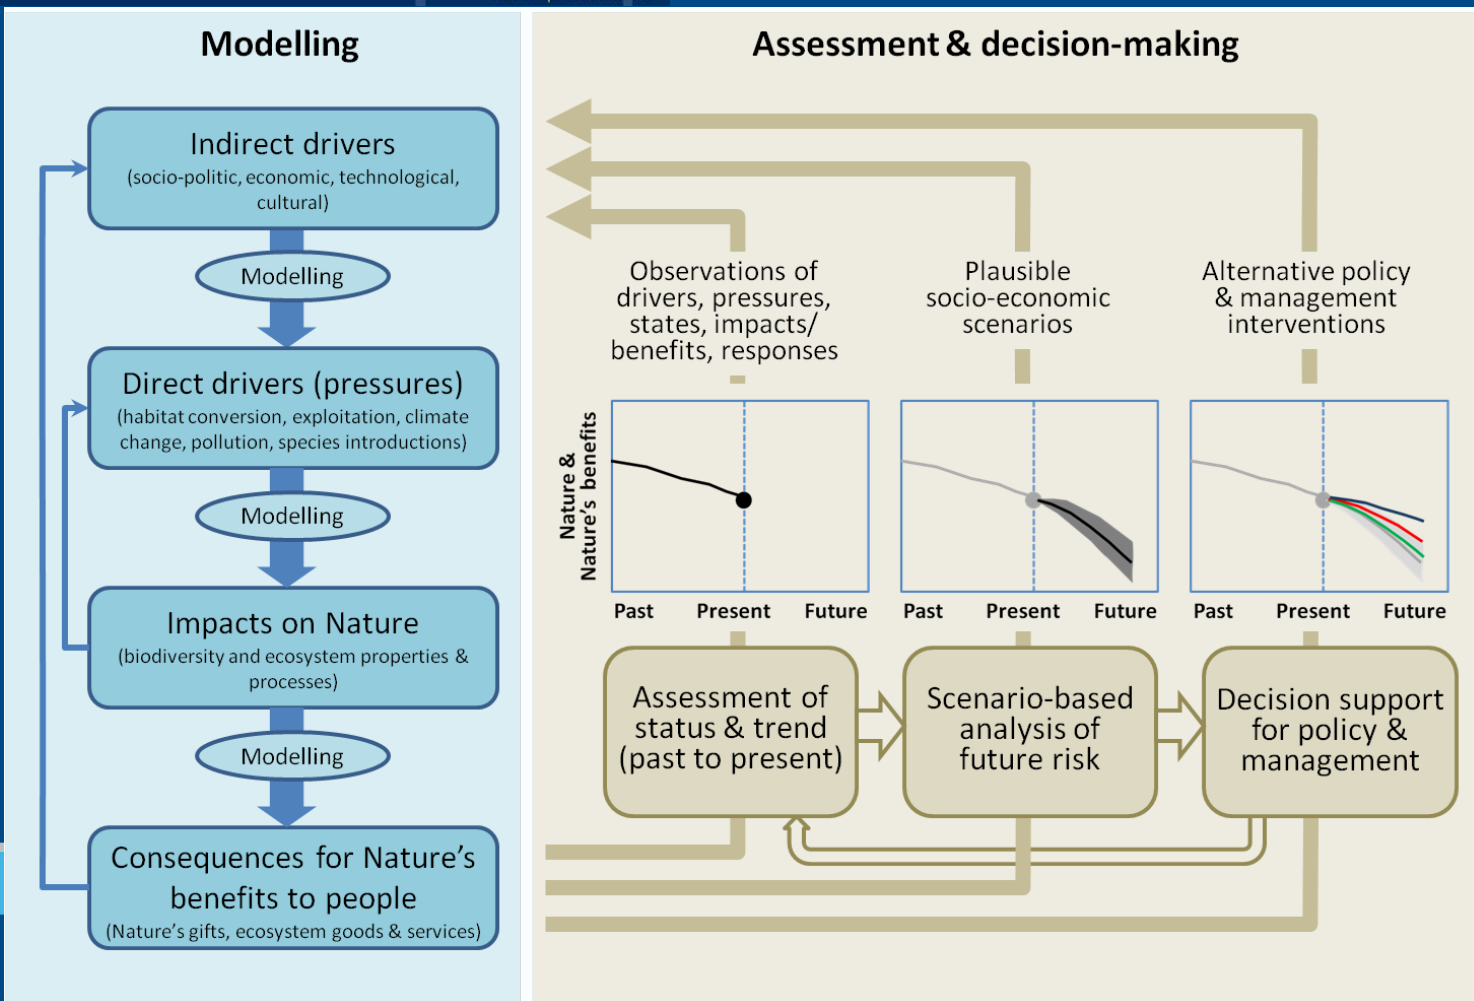

How has the state of biodiversity been changing?

How is this state likely to change in the future?

What difference would proposed action x make?

What difference has implemented action y actually made?

... are also key questions at the scale of whole landscapes, countries, regions, or the entire planet

Modelling plays a central role in integrating change observations from remote sensing & field-based monitoring

Remote sensing

- complete spatial coverage
- but limited detection of biodiversity composition

Model-based integration

- direct detection of biodiversity composition
 - but sparse, and uneven, spatial coverage
- In situ* (field based) observation**

Modelling also underpins projection of outcomes under global-change and policy/management scenarios

Intergovernmental Platform on Biodiversity & Ecosystem Services

Deliverable 3c: Methodological assessment of scenario analysis and modelling of biodiversity and ecosystem services

Need stronger integration of modelling and monitoring within an adaptive policy/management framework