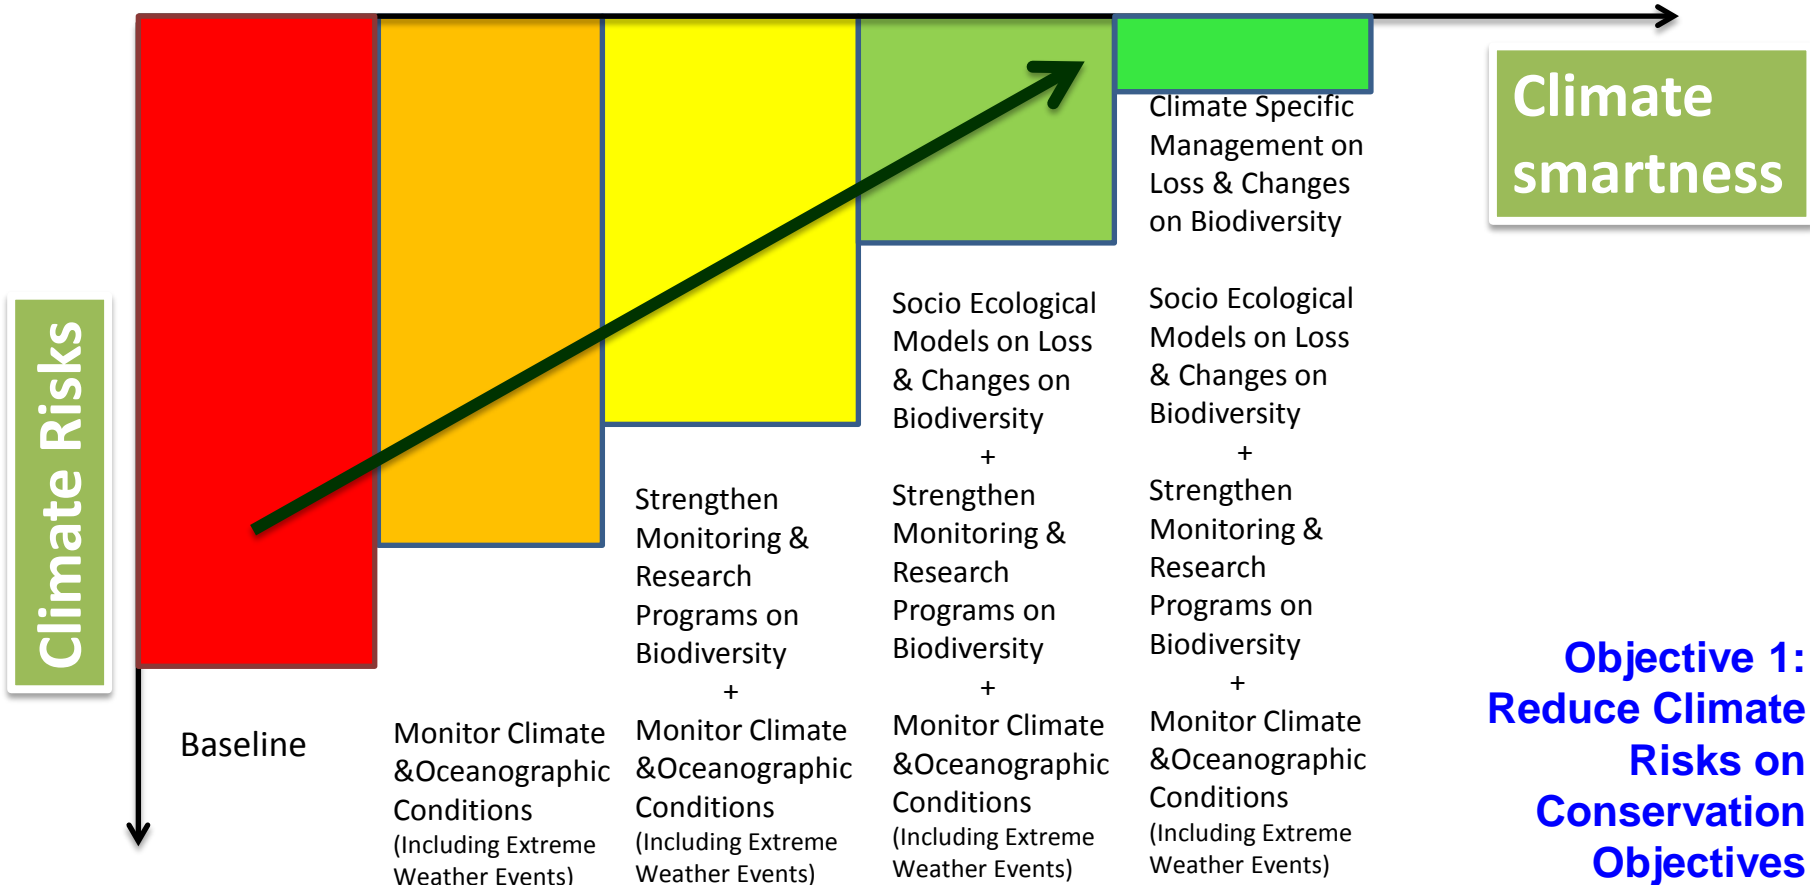

Climate Smart Conservation: