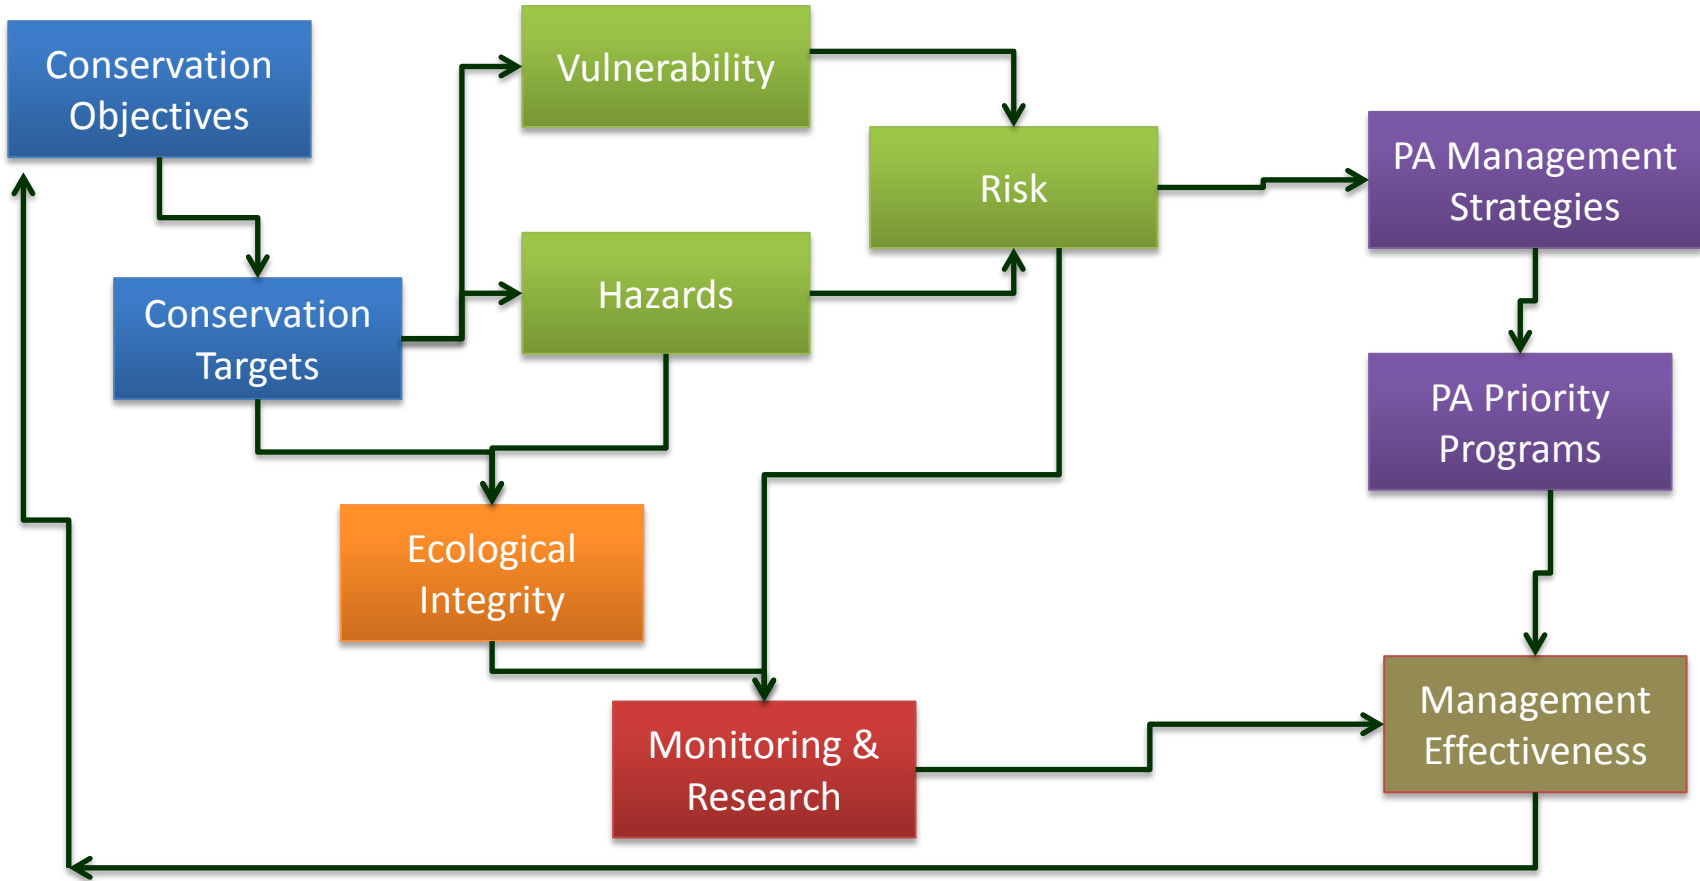

**Amazon
(Northern Amazon)**

**Colombia's Protected Areas
National Parks**

How the PA management framework looks like?

How the PA management framework looks like?

Initial vision of mainstreaming....

Learn & Mainstream

Protected Areas are an exceptional opportunity to learn and mainstream Climate Smart Conservation.

WWF Colombia and National Parks identify opportunities to Strengthen the Protected Areas Management Cycle by mainstreaming Climate Change on it

Conservation
Management

Adaptive
Management

Enhancing Ability of Protected
Areas policies and practices to
tackle changing risks, and have
regular learning feedback loops

**Protected Areas are
Natural & Real
Solutions**