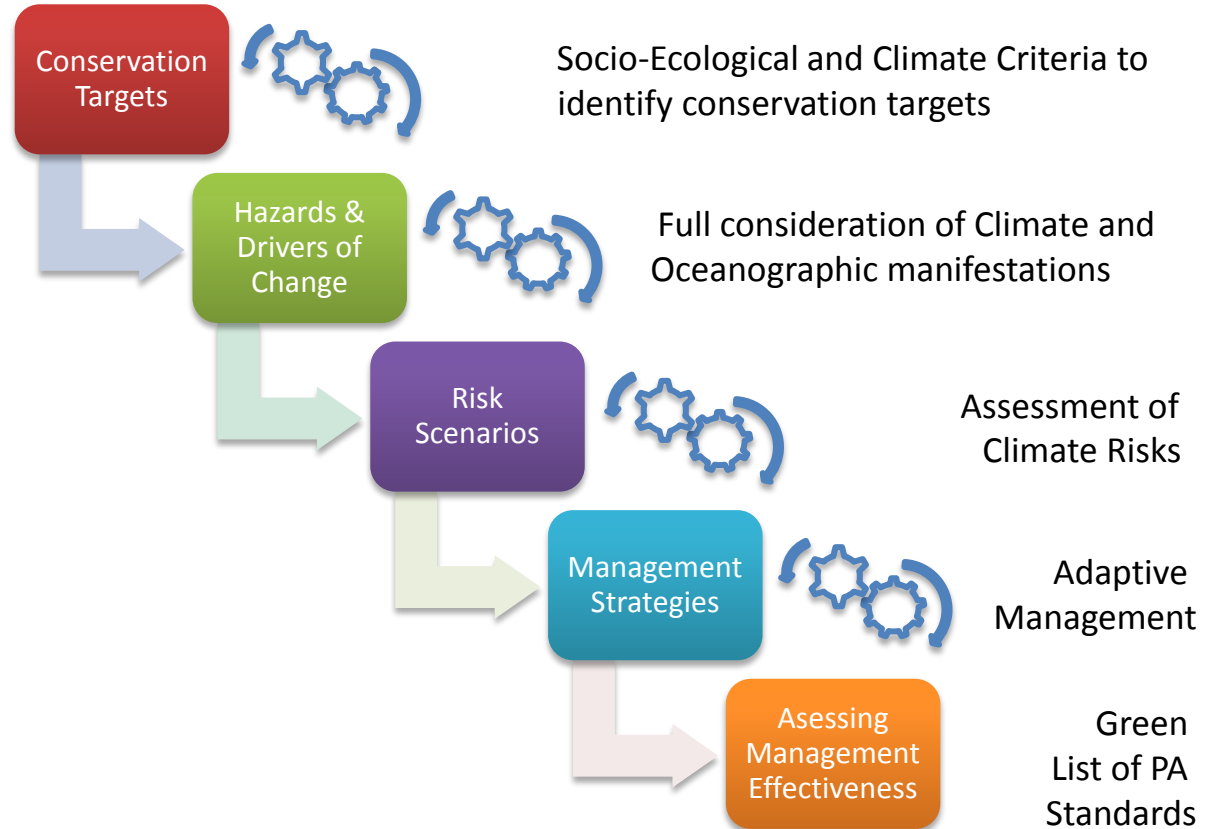

Where we work? (a very quick overview)

**Coastal and Marine
in the Caribbean**

**High Mountain
(Northern Andes)**

**Coastal and Marine
in the Pacific**

**Transition between
large conservations
landscapes**

**Amazon
(Northern Amazon)**

**Colombia's Protected Areas
National Parks**

How the PA management framework looks like?

How the PA management framework looks like?

Initial vision of mainstreaming....

Learn & Mainstream

Protected Areas are an exceptional opportunity to learn and mainstream Climate Smart Conservation.

WWF Colombia and National Parks identify opportunities to Strengthen the Protected Areas Management Cycle by mainstreaming Climate Change on it

Conservation
Management

Adaptive
Management

Enhancing Ability of Protected
Areas policies and practices to
tackle changing risks, and have
regular learning feedback loops

**Protected Areas are
Natural & Real
Solutions**