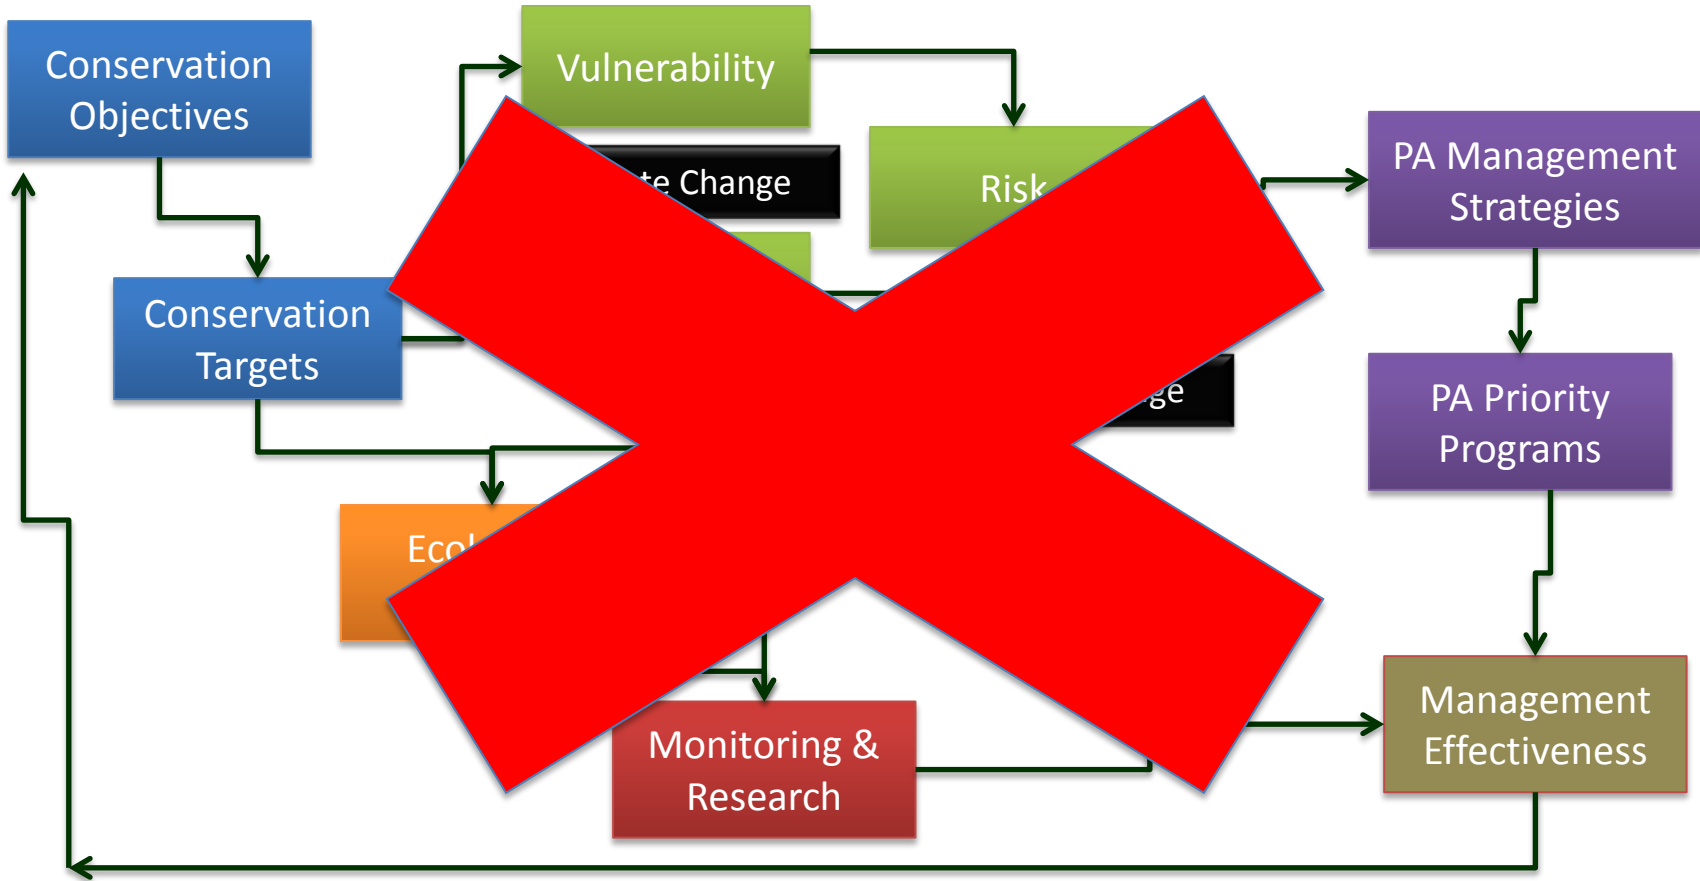

**Amazon
(Northern Amazon)**

**Colombia's Protected Areas
National Parks**

How the PA management framework looks like?

How the PA management framework looks like?

Initial vision of mainstreaming....

Learn & Mainstream

Protected Areas are an exceptional opportunity to learn and mainstream Climate Smart Conservation.

WWF Colombia and National Parks identify opportunities to Strengthen the Protected Areas Management Cycle by mainstreaming Climate Change on it

Conservation
Management

Adaptive
Management

Enhancing Ability of Protected
Areas policies and practices to
tackle changing risks, and have
regular learning feedback loops

**Protected Areas are
Natural & Real
Solutions**