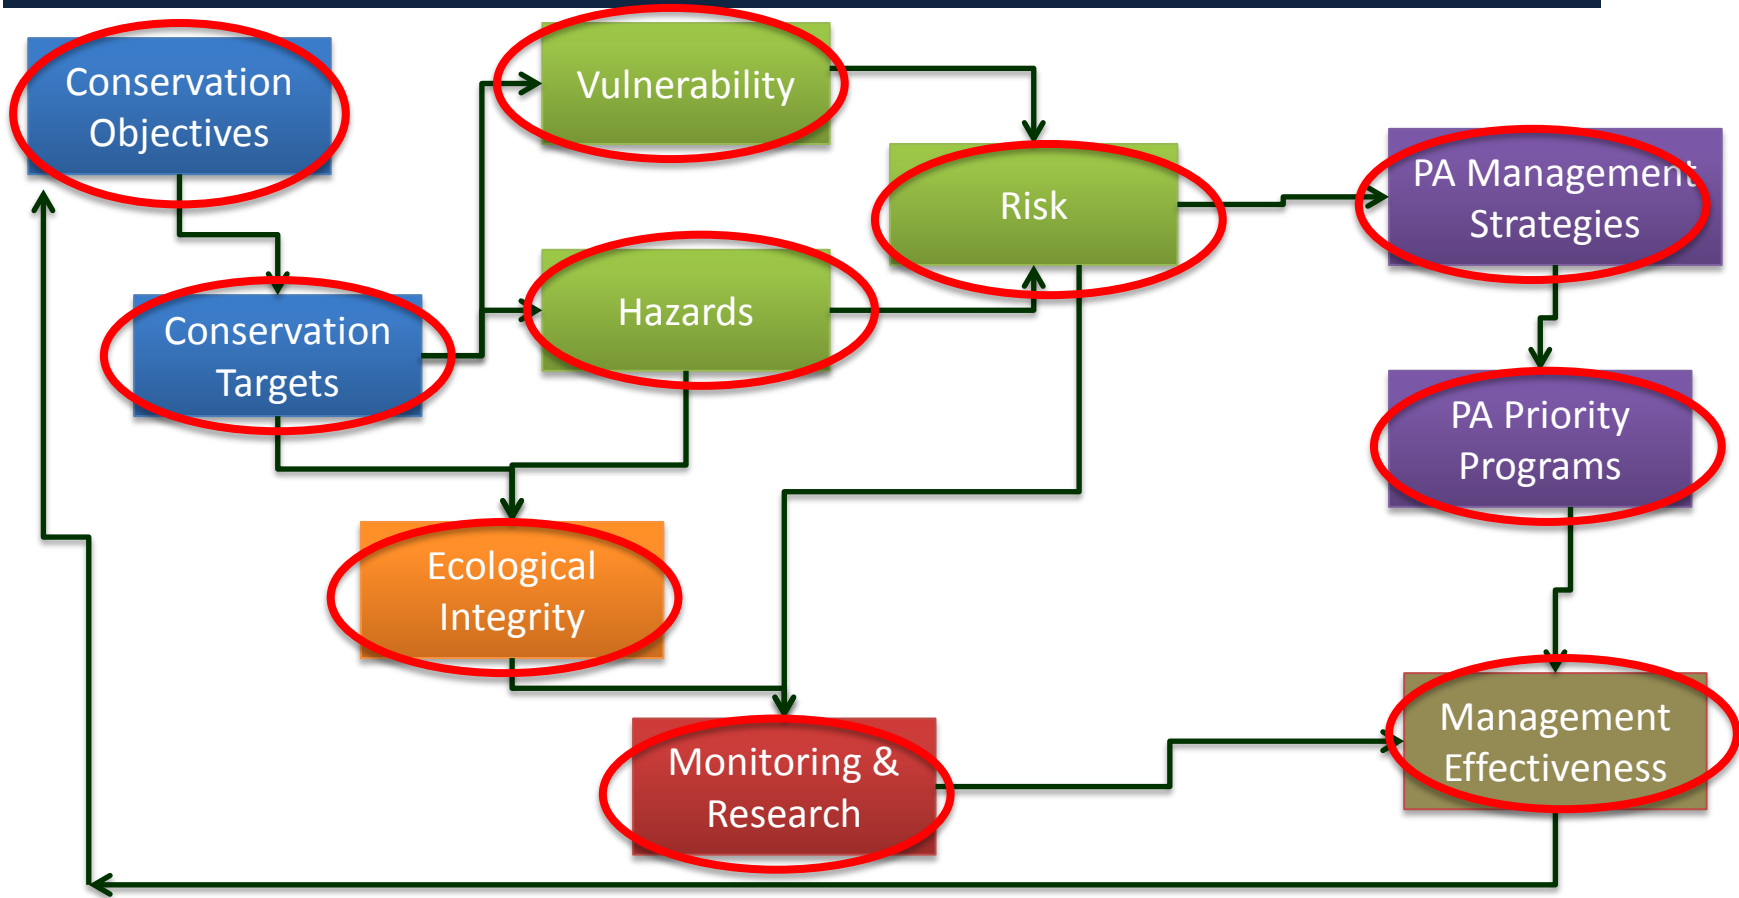

Alternative vision of mainstreaming....