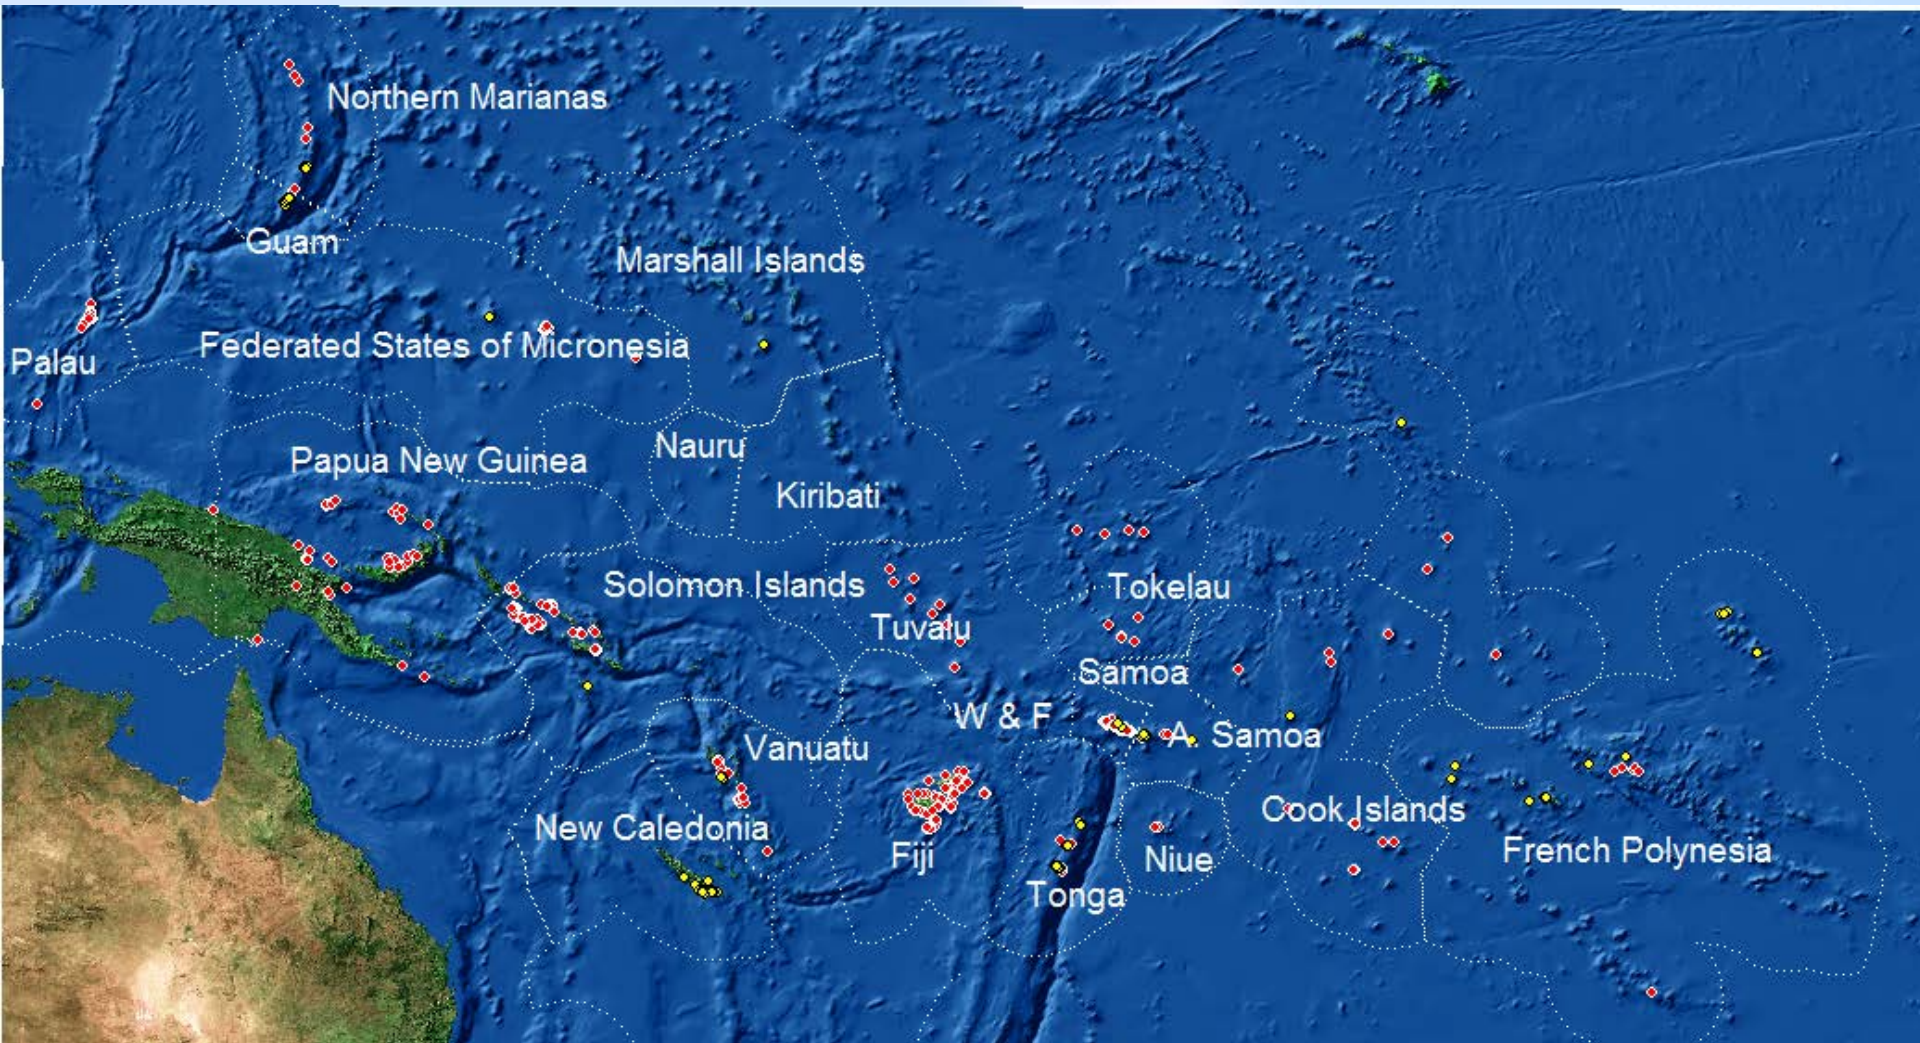

Marine managed areas in the Pacific - 2009

565 “**locally managed**” fishing areas (LMMAs, CBRM, CBFM, SMAs, tapus, ra’uis etc)

(Govan et al. 2009 and LMMA Network)