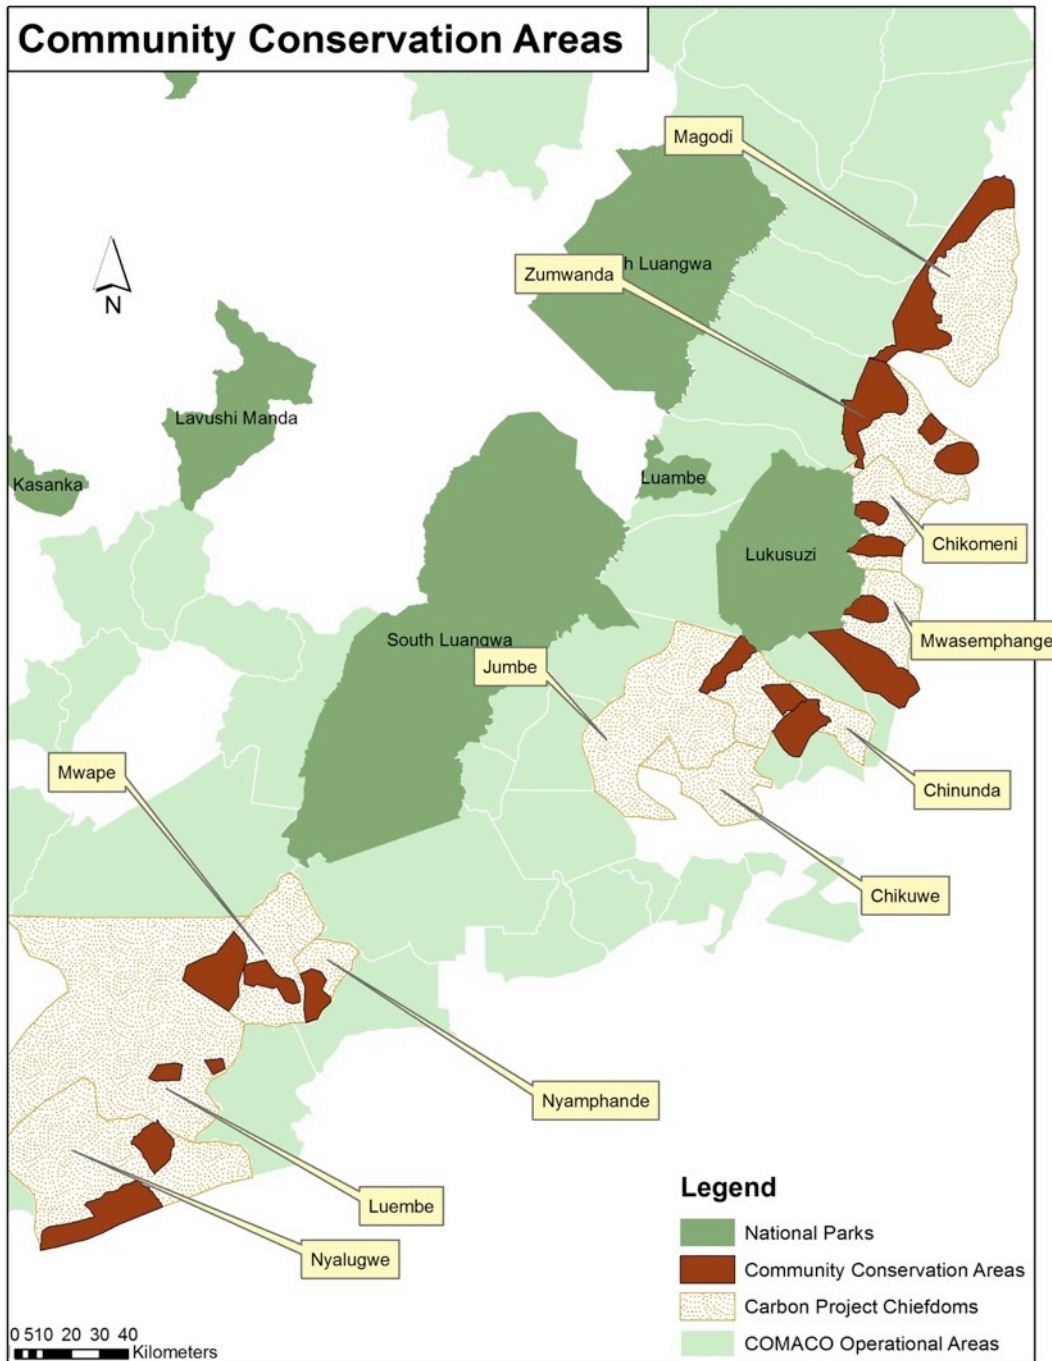

Community Conservation Areas

CONSERVATION FARMER WILDLIFE PRODUCER TRADING CENTRE

Conserving natural resources for our future

SPAR
always priced right
RAW

A high quality premium
Zimbabwean rice
Chama Rice
IT'S WILD!
2kg

SUPER EYE RICE
Product of Malawi

PRICE TAGS:
K24,900
K37,500
K32,100
K15,400
K12,000
K10,000