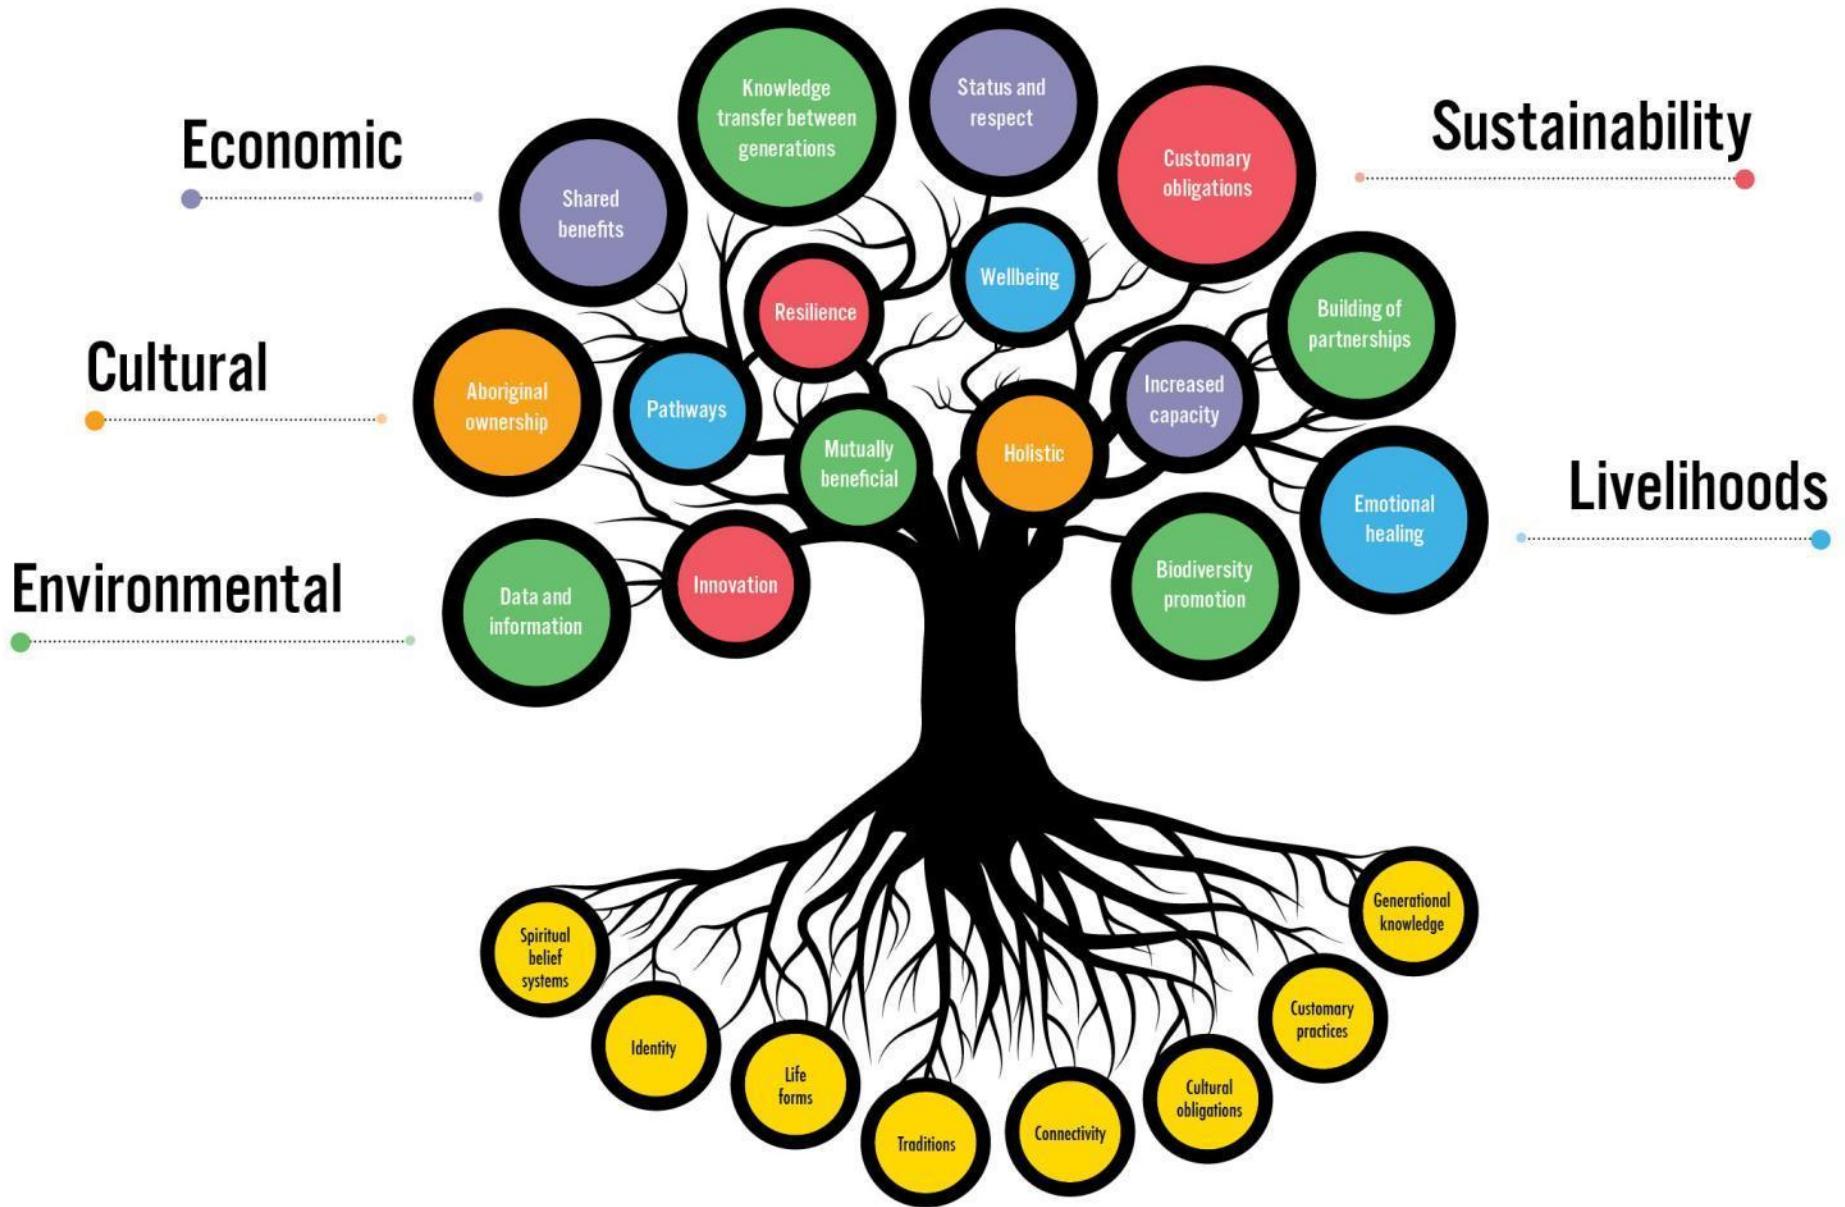

Indigenous Protected Areas

Strong Future

Healthy country, healthy people, interconnected resilient landscapes

A man in a dark green uniform shirt and shorts, wearing a cap and boots, stands with his hands on his hips, smiling at the camera.

A man wearing an orange and white high-visibility vest over a grey shirt and shorts, also wearing a cap.

A woman wearing a red and yellow high-visibility vest over a dark top, holding a long-handled tool.

A man wearing a bright yellow high-visibility vest over a dark shirt and pants, holding a shovel.

A white utility truck with a spare tire mounted on the back, license plate CA 93LV.

A green wheelbarrow filled with red soil, positioned in the foreground.

A brown wheelbarrow filled with red soil, positioned in the foreground.

A large pile of red soil, likely used for landscaping or construction.

A long, thin tool, possibly a measuring tape or level, leaning against a tree.