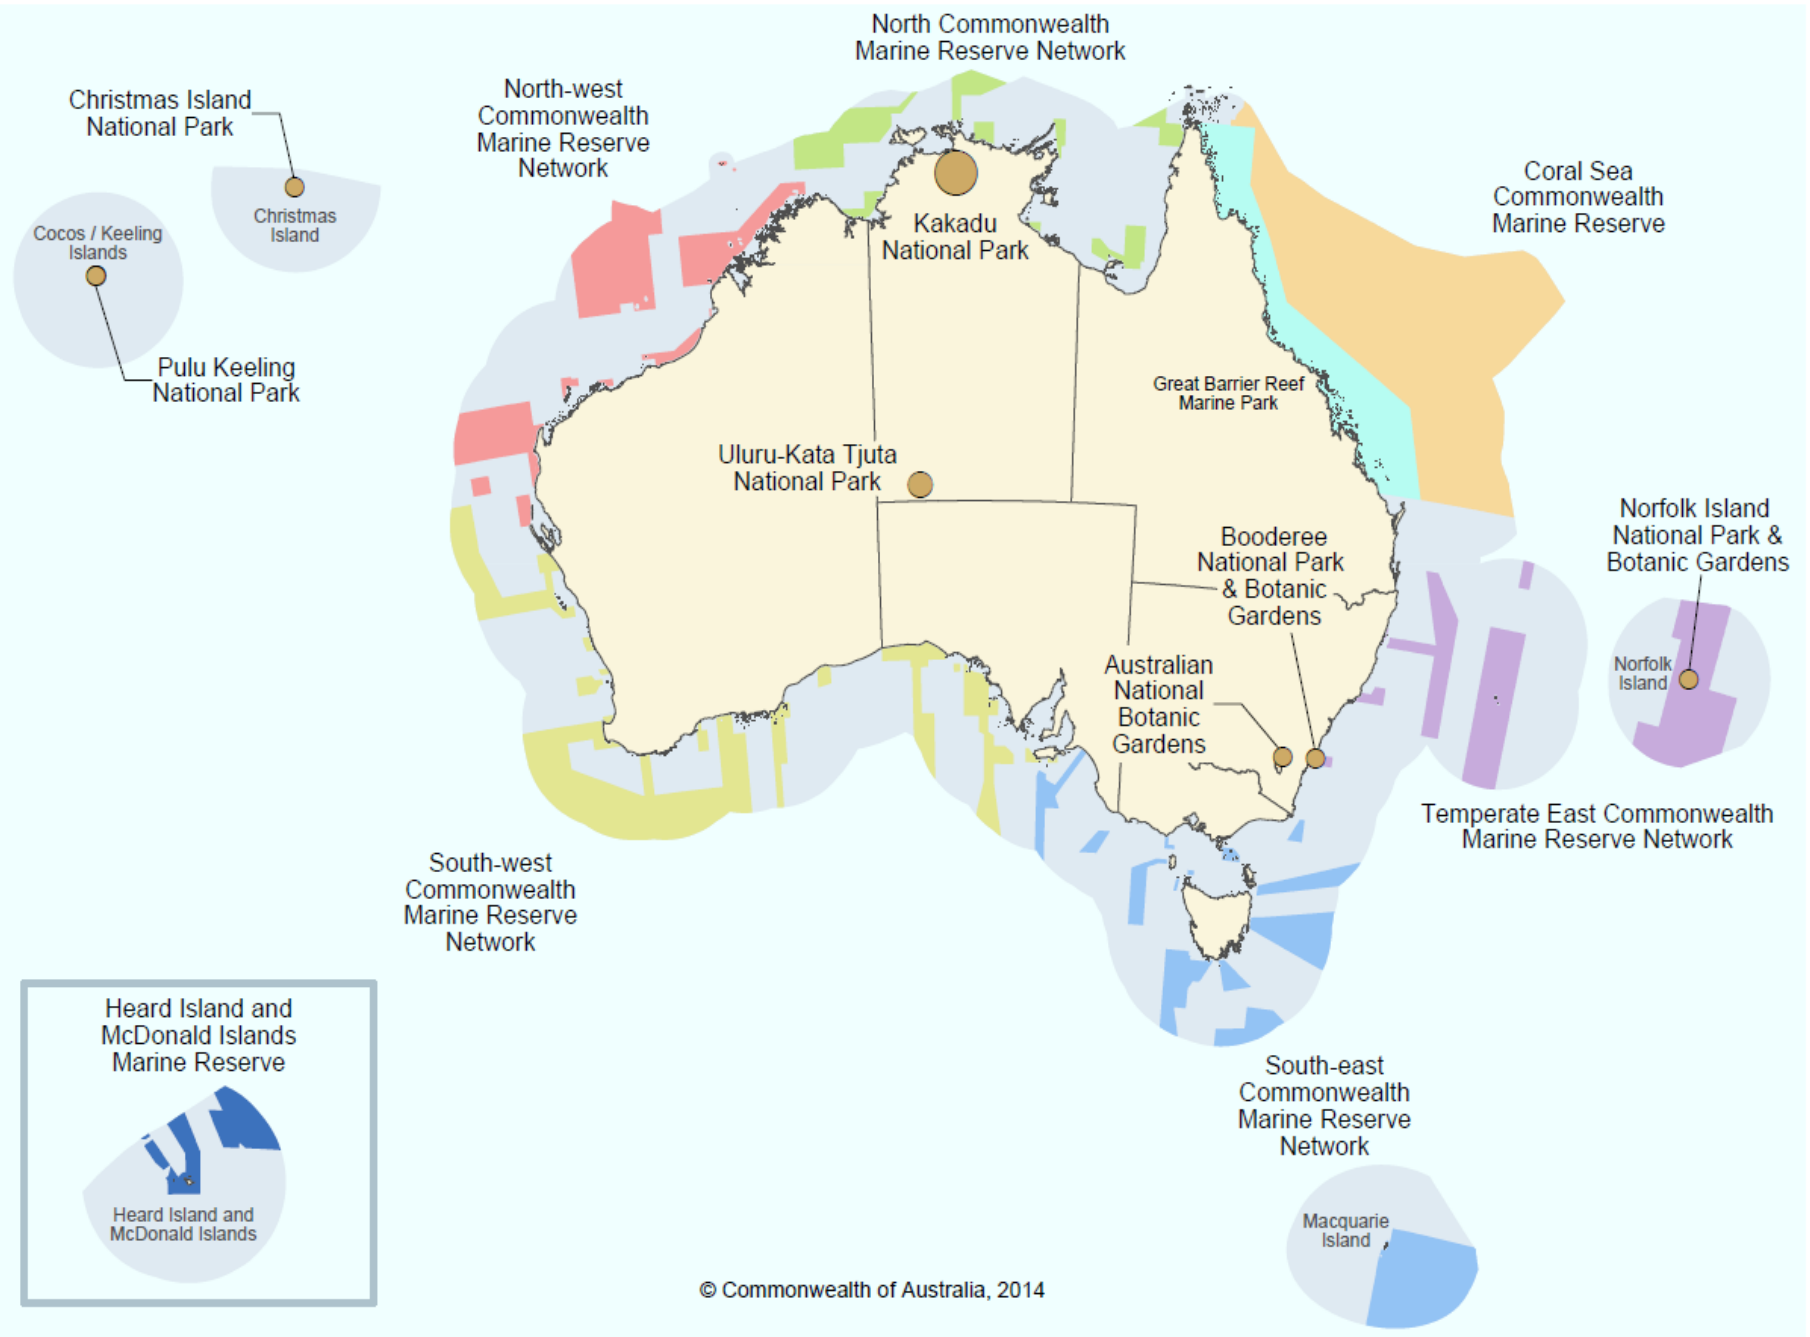

Indigenous Protected Areas

Strong Future

Healthy country, healthy people, interconnected resilient landscapes

A man in a dark green uniform shirt and shorts, wearing a cap and boots, stands with his hands on his hips, smiling at the camera.

A man wearing an orange and white high-visibility vest over a grey shirt and shorts, also wearing a cap.

A woman wearing a red and yellow high-visibility vest over a dark top, holding a long-handled tool.

A man wearing a bright yellow high-visibility vest over a dark shirt and pants, holding a shovel.

A white utility truck with a spare tire mounted on the back, license plate CA 93LV.

A green wheelbarrow filled with red soil, positioned in the foreground.

A brown wheelbarrow filled with red soil, positioned in the foreground.

A large pile of red soil, likely used for landscaping or construction.

A long, thin tool, possibly a measuring tape or level, leaning against a tree.